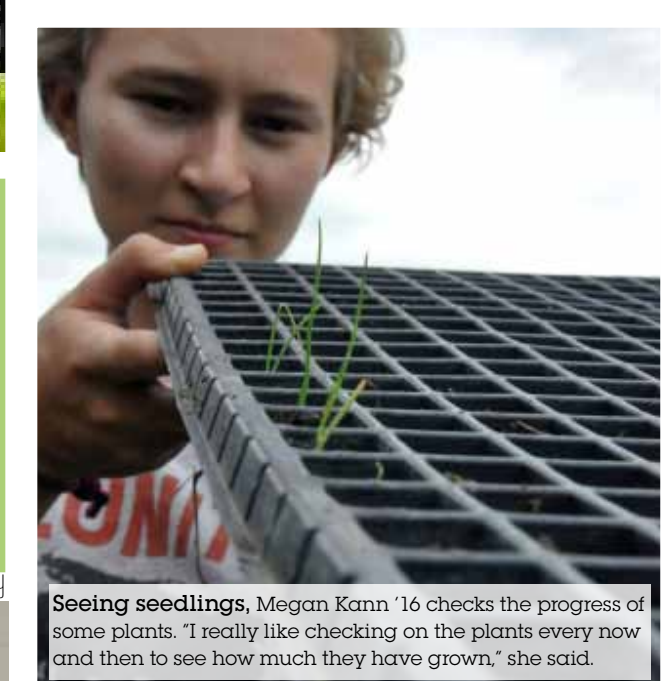

PHOTO BY MIHINA HEARNS

Division

Uniform in brand new uniforms, the Trojan Marching band performs "You Can Call Me Al" on Oct. 3. "We basically get to create constructed chaos and have as much fun as we can," Stephanie Vest '15 said.

PHOTO BY EMILY BRADY

PHOTO BY MIHINA HEARNS

Seeing seedlings, Megan Kann '16 checks the progress of some plants. "I really like checking on the plants every now and then to see how much they have grown," she said.