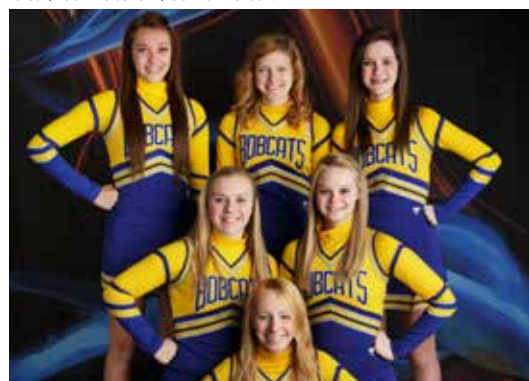

Varsity Wrestling Cheerleading. FRONT ROW: Ashley Frimml. Row 2: Becca Kimm, Alex Timmerman. Row 3: Deziray Bridgewater, Mikaela Upah, Shannon Stolen.