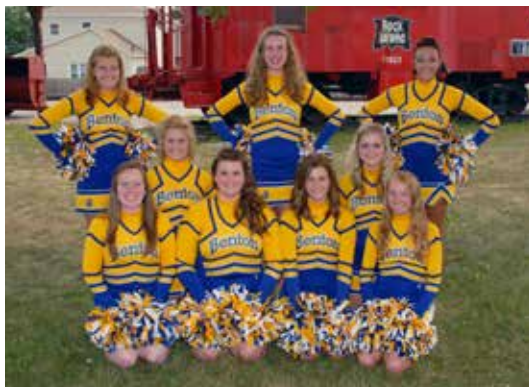

Varsity Football Cheerleading. FRONT ROW: Caitlyn Conway, Rachel Larsen, Kristin Jensen, Ashley Frimml. Row 2: Mikaela Upah, Kailey Phillips, Libby Gleason, Alicia Thomas, Deziray Bridgewater.

Crockett, Rowaen 57
Cruise, Cassidy 25, 28, 31, 42, 74, 77, 140

D

Damon, Andrew 11, 69, 84
David, Colton 42, 69, 134
Davis, Austin 136
Davis, Elizabeth 30, 63, 120, 135, 139, 141
Davis, Katlyn 57, 134, 136, 139
Dawson, Jordan 28, 56, 57, 137, 140
Deerberg, Lois 80, 82, 87
DeRycke, Blake 8, 15, 16, 74
DeVenney, Kayla 69
DeVenney, Robert 63
Dietrich, Miranda 63, 140
Donald, Laurie 80, 81
Donald, Todd 137
Dostal, Derek 29, 57, 124, 137, 138, 141
Draman, Anthony 57, 136, 139
Duncan, Adam 63
Durbala, Blade 50, 57, 139
Durbala, Hunter 23, 37, 74
Duwa, Meghan 57, 138, 139
Dvorak, Lance 17, 31, 74, 84
Dvorak, Nancy 80
Dye, Emily 6, 29, 74, 87, 139

Franzenburg, Dayton 16, 30, 63, 75
Franzenburg, Grant 52, 57, 136, 138, 139
Franzenburg, Kaile 19, 28, 30, 63, 135, 140
Frese, Burgandy 17, 30, 69, 72, 84, 100, 134, 135, 137
Frese, Rachael 57, 138, 141
Frimml, Ashley 75, 79, 98, 113, 127, 135, 139
Frimml, Kaitlyn 63, 67, 87, 141
Frimml, Kandice 10, 63, 64, 102, 103, 135

G

Gage, Taylor 25, 51, 57, 60, 140, 142
Galbraith, Ali 80, 81
Gales, Julie 35, 42, 68, 69
Gallagher, Bailey 6, 19, 34, 69, 111, 114, 134, 135, 136, 137
Garcia, Stormie 37, 75
Garin, Kelsey 4, 5, 7, 22, 35, 75, 96, 97, 99, 130, 144
Garoutte, Nick 38, 57, 61
Gasper, Daniel 69
Gatewood, Erin 62, 63, 90
Gerhold, Carl 57, 134, 140
Gerhold, Matthew 33, 53, 69, 73, 87, 89, 90, 91, 98
Germann, Kenna 48, 62, 63, 94, 139
Gessner, Matt 15, 35, 75, 78, 100, 108, 109, 117, 125, 137, 138, 141
Gibney, Sandi 43, 80, 128
Gilbaugh, Grant 33, 56, 57, 84, 103
Gleason, Elizabeth 55, 69, 113, 120, 135, 139, 141
Goodchild, Kal 80
Goodsell, Amanda 13, 23, 68, 69, 118, 134, 140
Gordon, Nicholas 57, 118, 140
Gorkow, Adam 25, 52, 54, 75, 101
Grawet, Devan 75
Greene, Adam 75, 120, 138

E

Earnest, Austin 2, 36, 42, 74
Eastman, Phil 80
Eastwood, Sydnee 1, 17, 57, 61
Eggert, Morgan 4, 15, 25, 29, 36, 74, 76, 78, 87, 98, 139
Eggert, Tyler 43, 57, 61, 92, 134, 137
Emanuel, Ian 63
Emanuel, Sylvia 13, 37, 74
Enderle, Andrew 6, 34, 69, 118, 140
Erger, Billy 23, 75
Ettleman, Kelsey 15, 19, 75, 79, 114, 136, 140

H

Haerther, Ben 34, 68, 69, 93, 106, 134, 140
Haerther, Cam 69, 140
Haerther, Josh 22, 63
Haerther, Zach 8, 27, 75, 101, 129

F

Feldmann, Dakota 45, 69, 100, 103
Feye, Christian 2, 63, 66, 136, 137, 138
Fiser, Amber 27, 30, 63, 124, 125, 141
Fisher, Brandon 40, 44, 63
Franzenburg, Dakoda 16, 30, 63, 75

INDEX 135

C
A
U
T
I
O
N
!

Page will be trimmed one pica in from this outside bleed line.

BOTTOM PAGE EDGE

Job No: 033596 Page No. 135 (odd pages)

School Name: Benton Community

Edge of page is the inside edge of gray border. Bleed elements should extend to outside edge of gray border. School name and job number should be entered on the master pages.

Spec. Instr. ICID:PP

PFS Date: Fri Jun 6 2014 10:05:39 AM