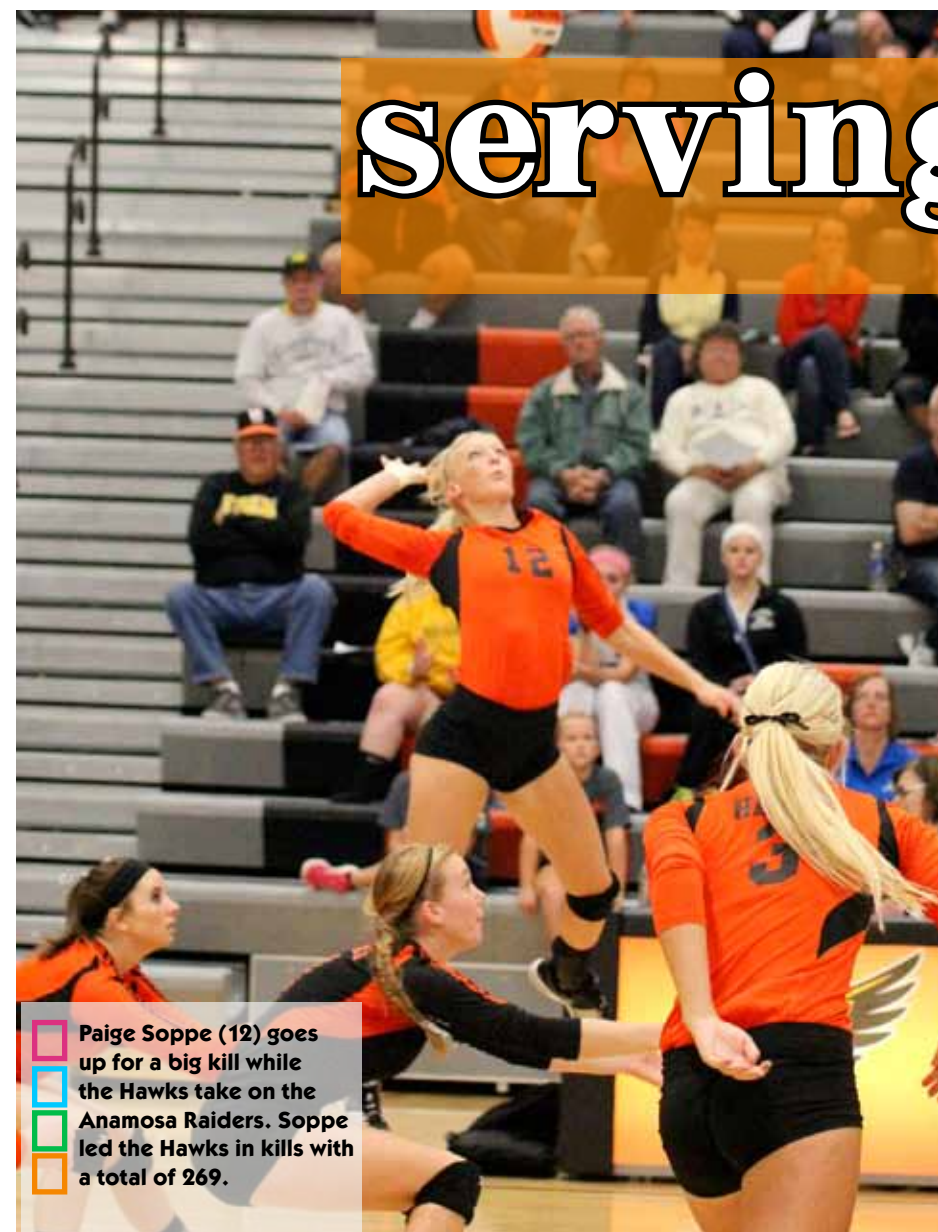

Moving her body in front of the ball, Emily Palmersheim (9) digs a hit from the opposing team. The freshman team finished its season with a 24-2 record.

Paige Soppe (12) goes up for a big kill while the Hawks take on the Anamosa Raiders. Soppe led the Hawks in kills with a total of 269.

erving it up at State.

With perfect form, Samantha Carey (10) digs the volleyball. The sophomore team finished its season with a record of 11-8.